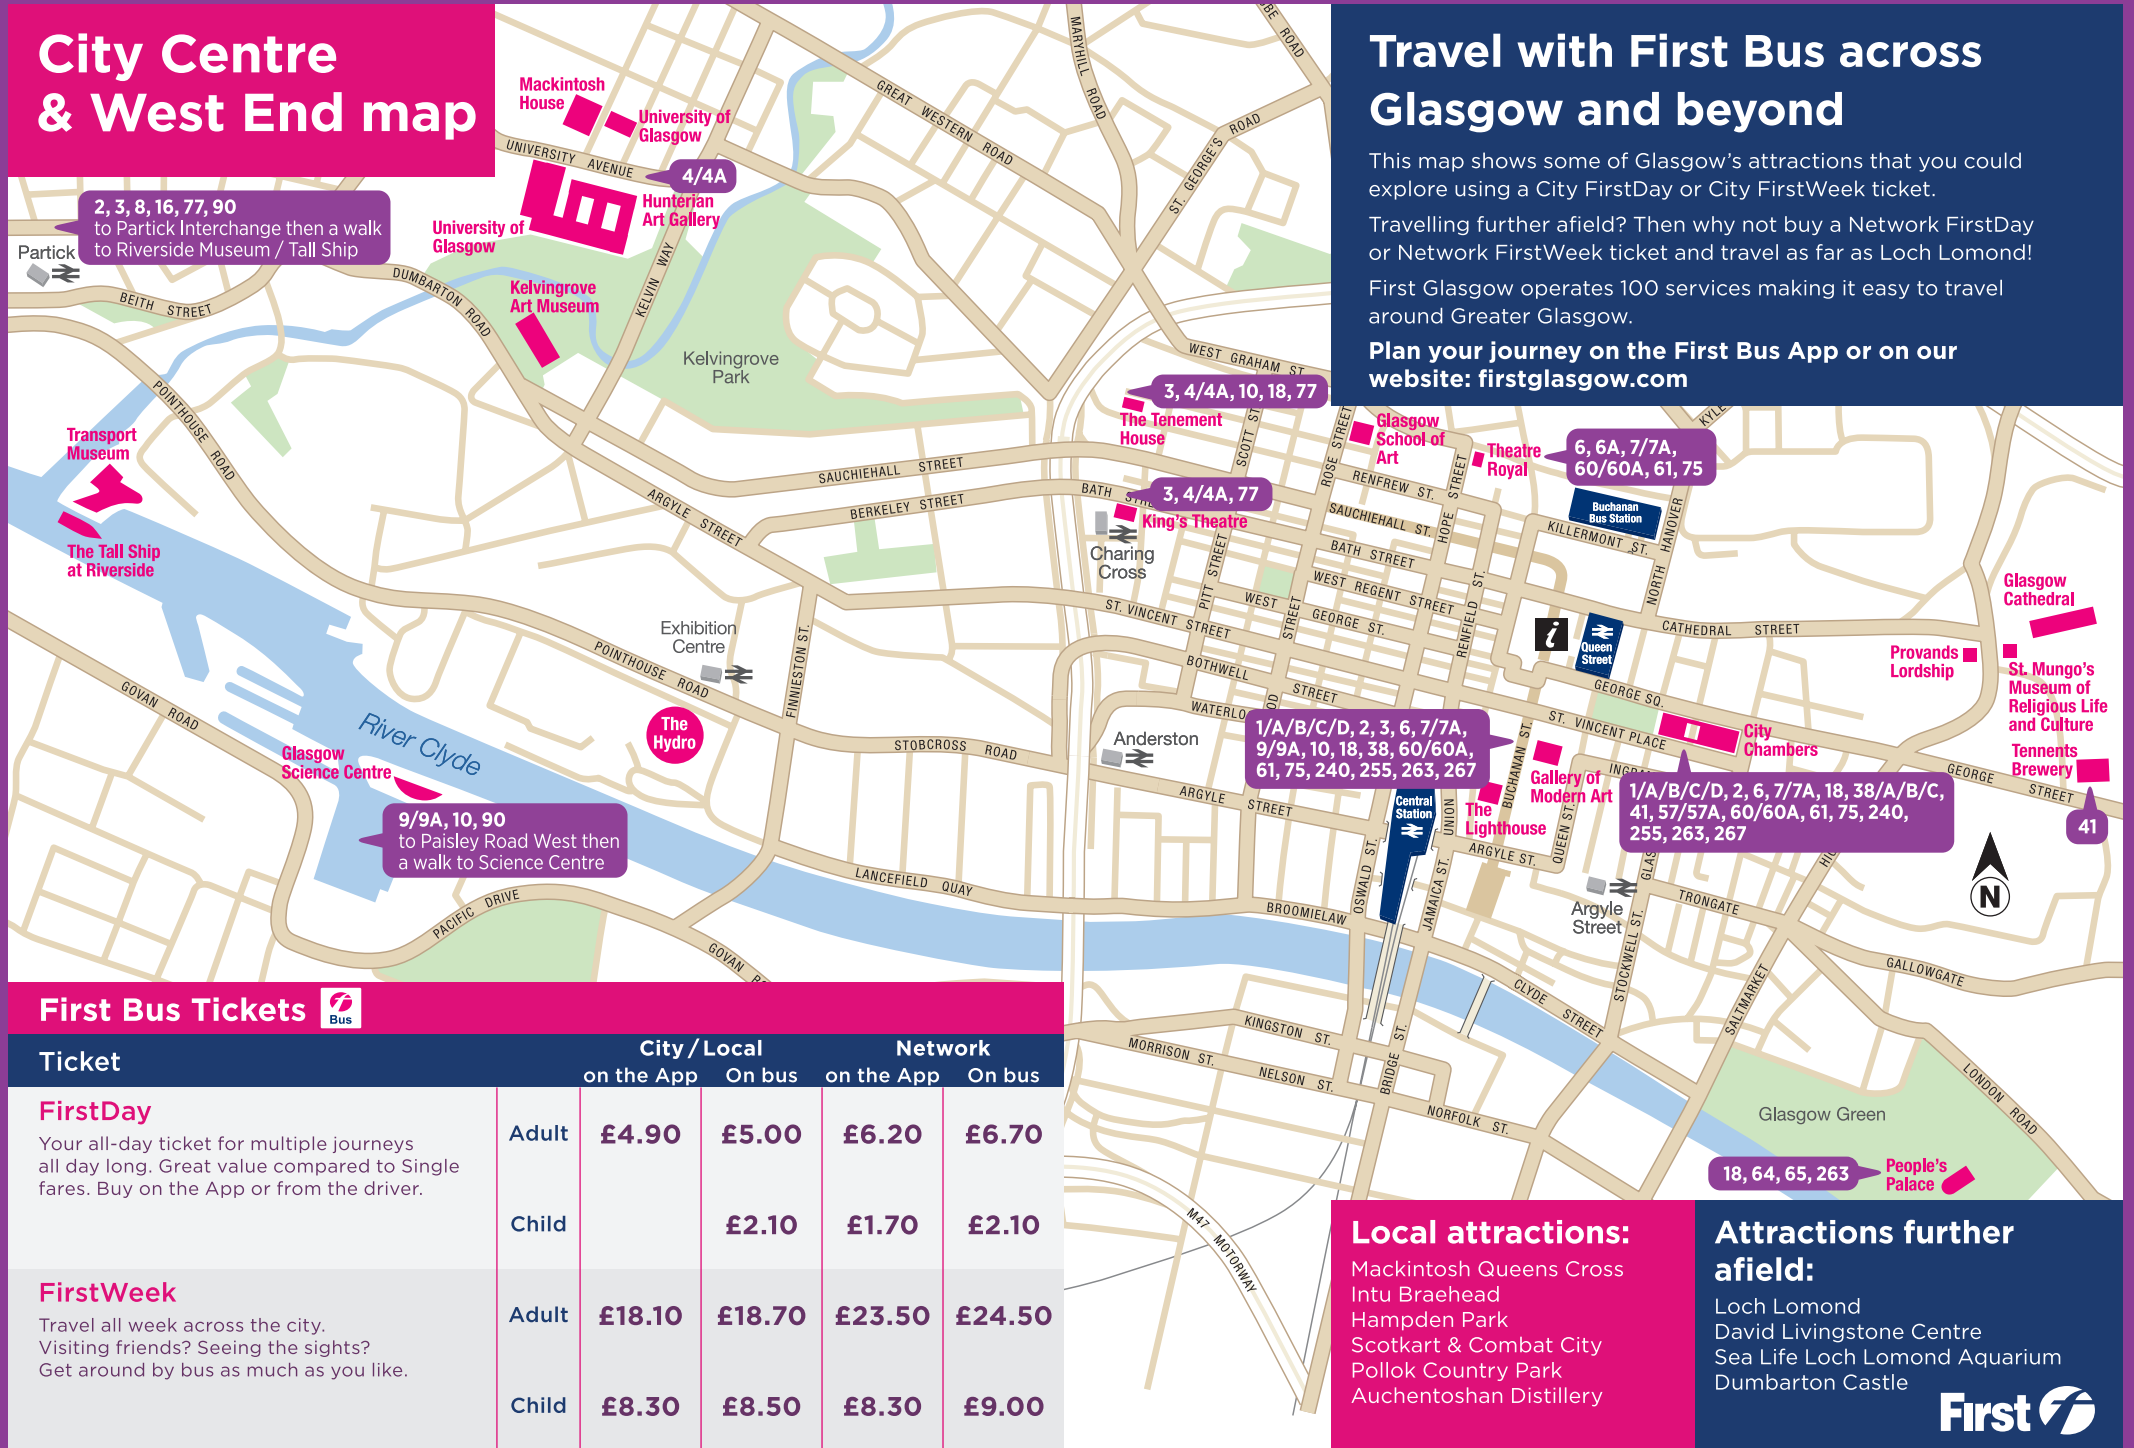

City Centre & West End map

Travel with First Bus across Glasgow and beyond

This map shows some of Glasgow's attractions that you could explore using a City FirstDay or City FirstWeek ticket.

Travelling further afield? Then why not buy a Network FirstDay or Network FirstWeek ticket and travel as far as Loch Lomond!

First Glasgow operates 100 services making it easy to travel around Greater Glasgow.

Plan your journey on the **First Bus App** or on our website: firstglasgow.com

First Bus Tickets

Ticket	City / Local		Network	
	on the App	On bus	on the App	On bus
FirstDay Your all-day ticket for multiple journeys all day long. Great value compared to Single fares. Buy on the App or from the driver.	Adult £4.90	£5.00	Adult £6.20	£6.70
	Child £2.10	£2.10	Child £1.70	£2.10
FirstWeek Travel all week across the city. Visiting friends? Seeing the sights? Get around by bus as much as you like.	Adult £18.10	£18.70	Adult £23.50	£24.50
	Child £8.30	£8.50	Child £8.30	£9.00

Local attractions:

- Mackintosh Queens Cross
- Intu Braehead
- Hampden Park
- Scotkart & Combat City
- Pollok Country Park
- Auchentoshan Distillery

Attractions further afield:

- Loch Lomond
- David Livingstone Centre
- Sea Life Loch Lomond Aquarium
- Dumbarton Castle