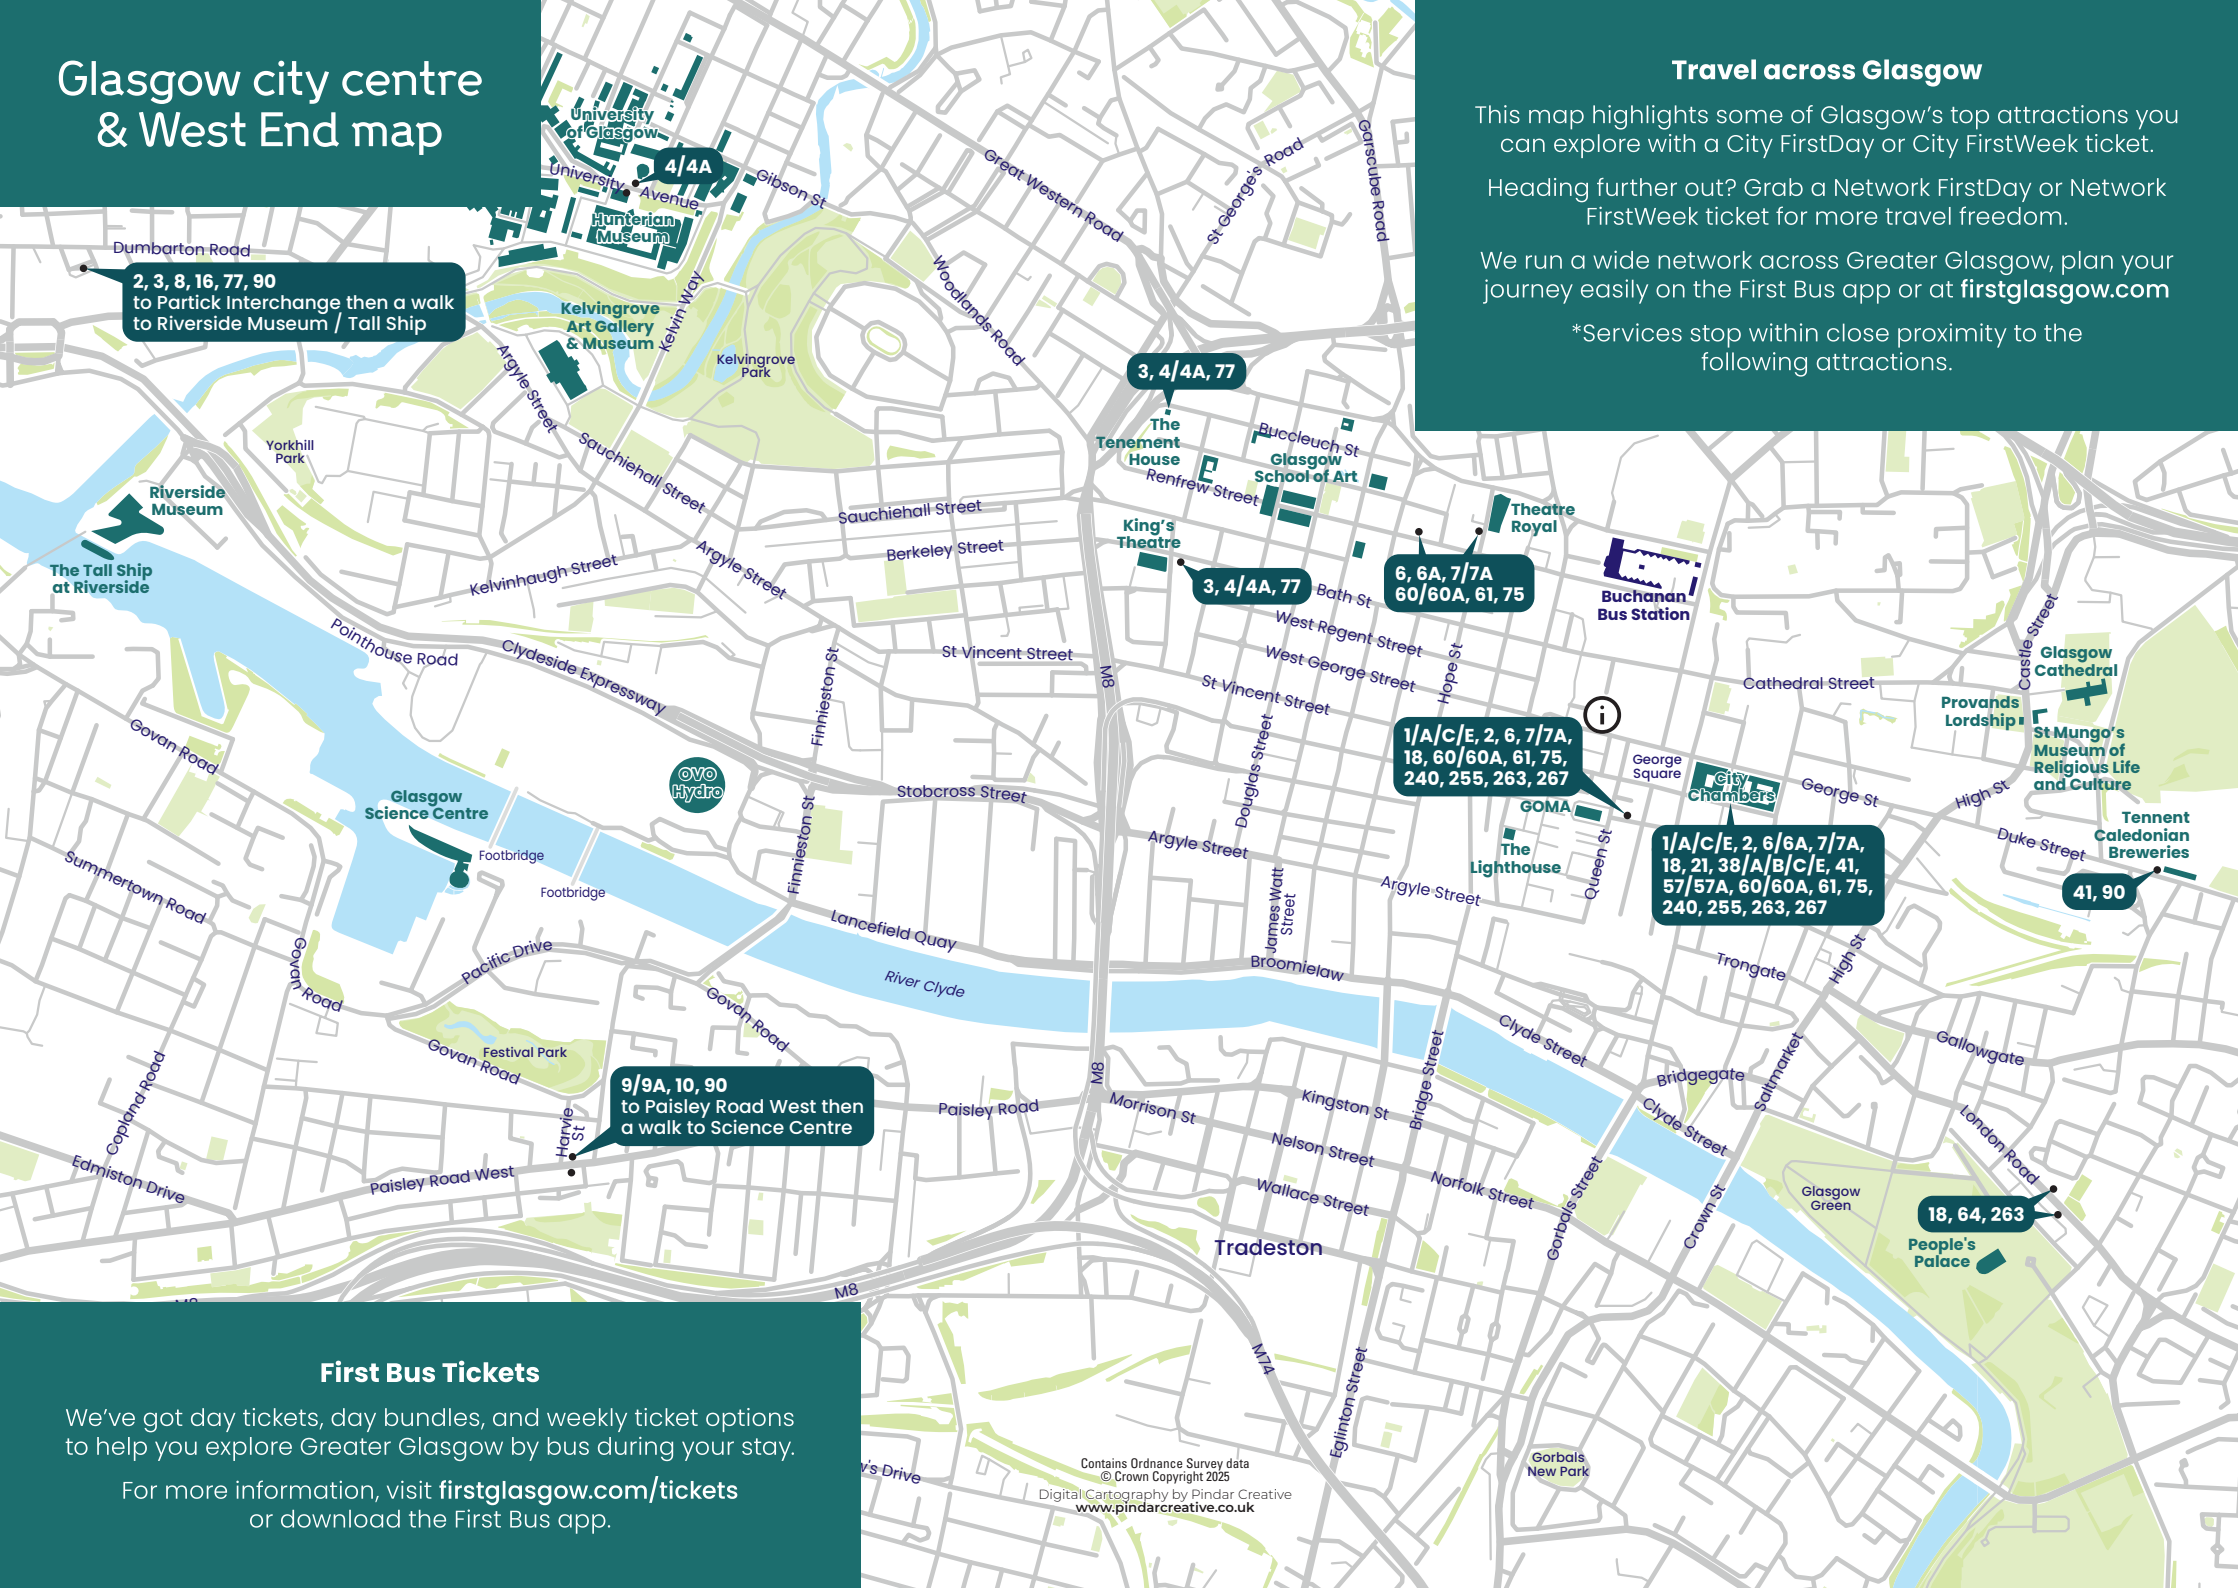

When travelling to Glasgow Airport, we make five city centre pick-ups after departing Buchanan Bus Station.

Glasgow city centre & West End map

Travel across Glasgow

This map highlights some of Glasgow's top attractions you can explore with a City FirstDay or City FirstWeek ticket.

Heading further out? Grab a Network FirstDay or Network FirstWeek ticket for more travel freedom.

We run a wide network across Greater Glasgow, plan your journey easily on the First Bus app or at firstglasgow.com

*Services stop within close proximity to the following attractions.

2, 3, 8, 16, 77, 90
to Partick Interchange then a walk to Riverside Museum / Tall Ship

9/9A, 10, 90
to Paisley Road West then a walk to Science Centre