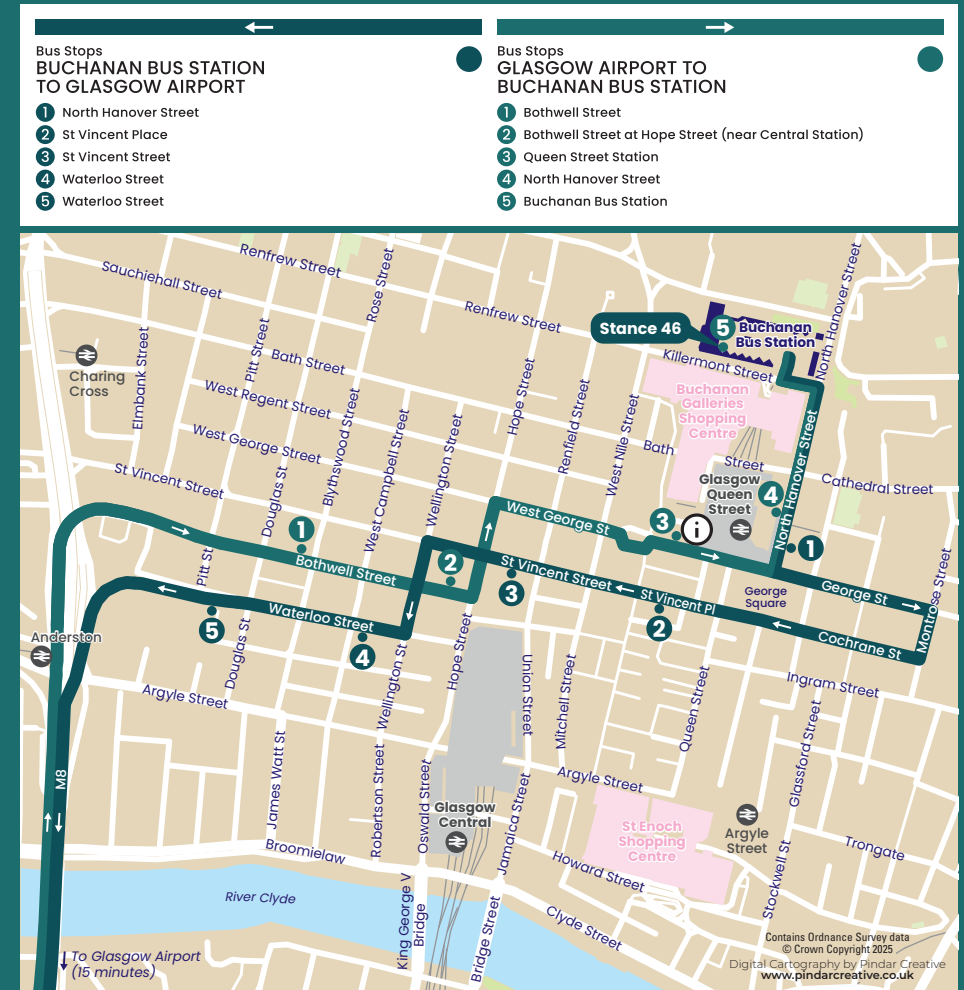

Travelling on the Glasgow Airport Express Service 500

Service 500 is Glasgow Airport's official bus service, connecting the airport and city from just **15 minutes**.

Departing regularly from **Glasgow Airport stance 1** and **Buchanan Bus Station stance 46**, Service 500 is your fast and reliable link to and from Glasgow Airport.

Get your journey off to a flyer

24-hour service

Free WiFi

Electric buses

Airport to city from 15 minutes

Luggage space and comfortable seating

USB and wireless charging

Bolt to and from Glasgow Airport on our electric buses. Service 500 is the fastest link between Glasgow Airport and Glasgow city centre, via the M8 motorway.

When travelling to Glasgow Airport, we make five city centre pick-ups after departing Buchanan Bus Station.

Glasgow city centre & West End map

Travel across Glasgow

This map highlights some of Glasgow's top attractions you can explore with a City FirstDay or City FirstWeek ticket.

*Services stop within close proximity to the following attractions.

2, 3, 8, 16, 77, 90
to Partick Interchange then a walk to Riverside Museum / Tall Ship

9/9A, 10, 90
to Paisley Road West then a walk to Science Centre