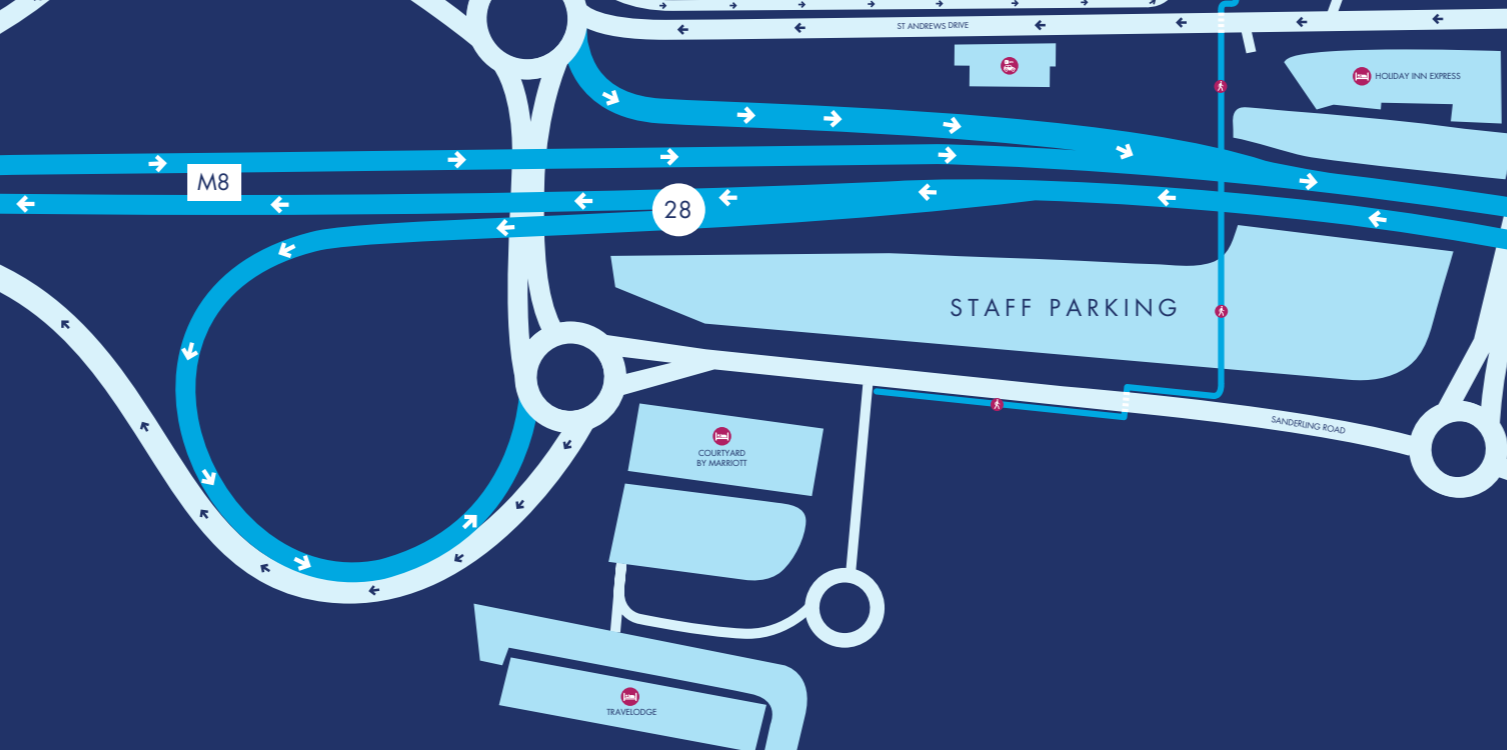

KEY

-  BUS STOP
-  CAR RENTAL
-  DISABLED ACCESS
-  DROP OFF
-  HOTEL / B&B
-  MAIN TERMINAL
-  PICK UP
-  PRIVATE HIRE
-  TAXI
-  TERMINAL 2
-  WALK WAY
-  AIRSIDE

30 MINS FREE WAITING AT THE LONG STAY CAR PARK

SHUTTLE BUS EVERY 10 MINS - 15 MINS

5 MINS JOURNEY TIME TO TERMINAL

FROM J29

TO J29
LINWOOD
JOHNSTONE
GREENOCK

TERMINAL EXTERNAL