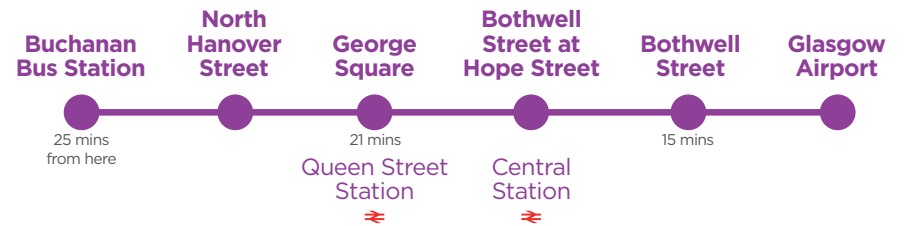

Refer to firstglasgow.com for New Year's Day timetable.