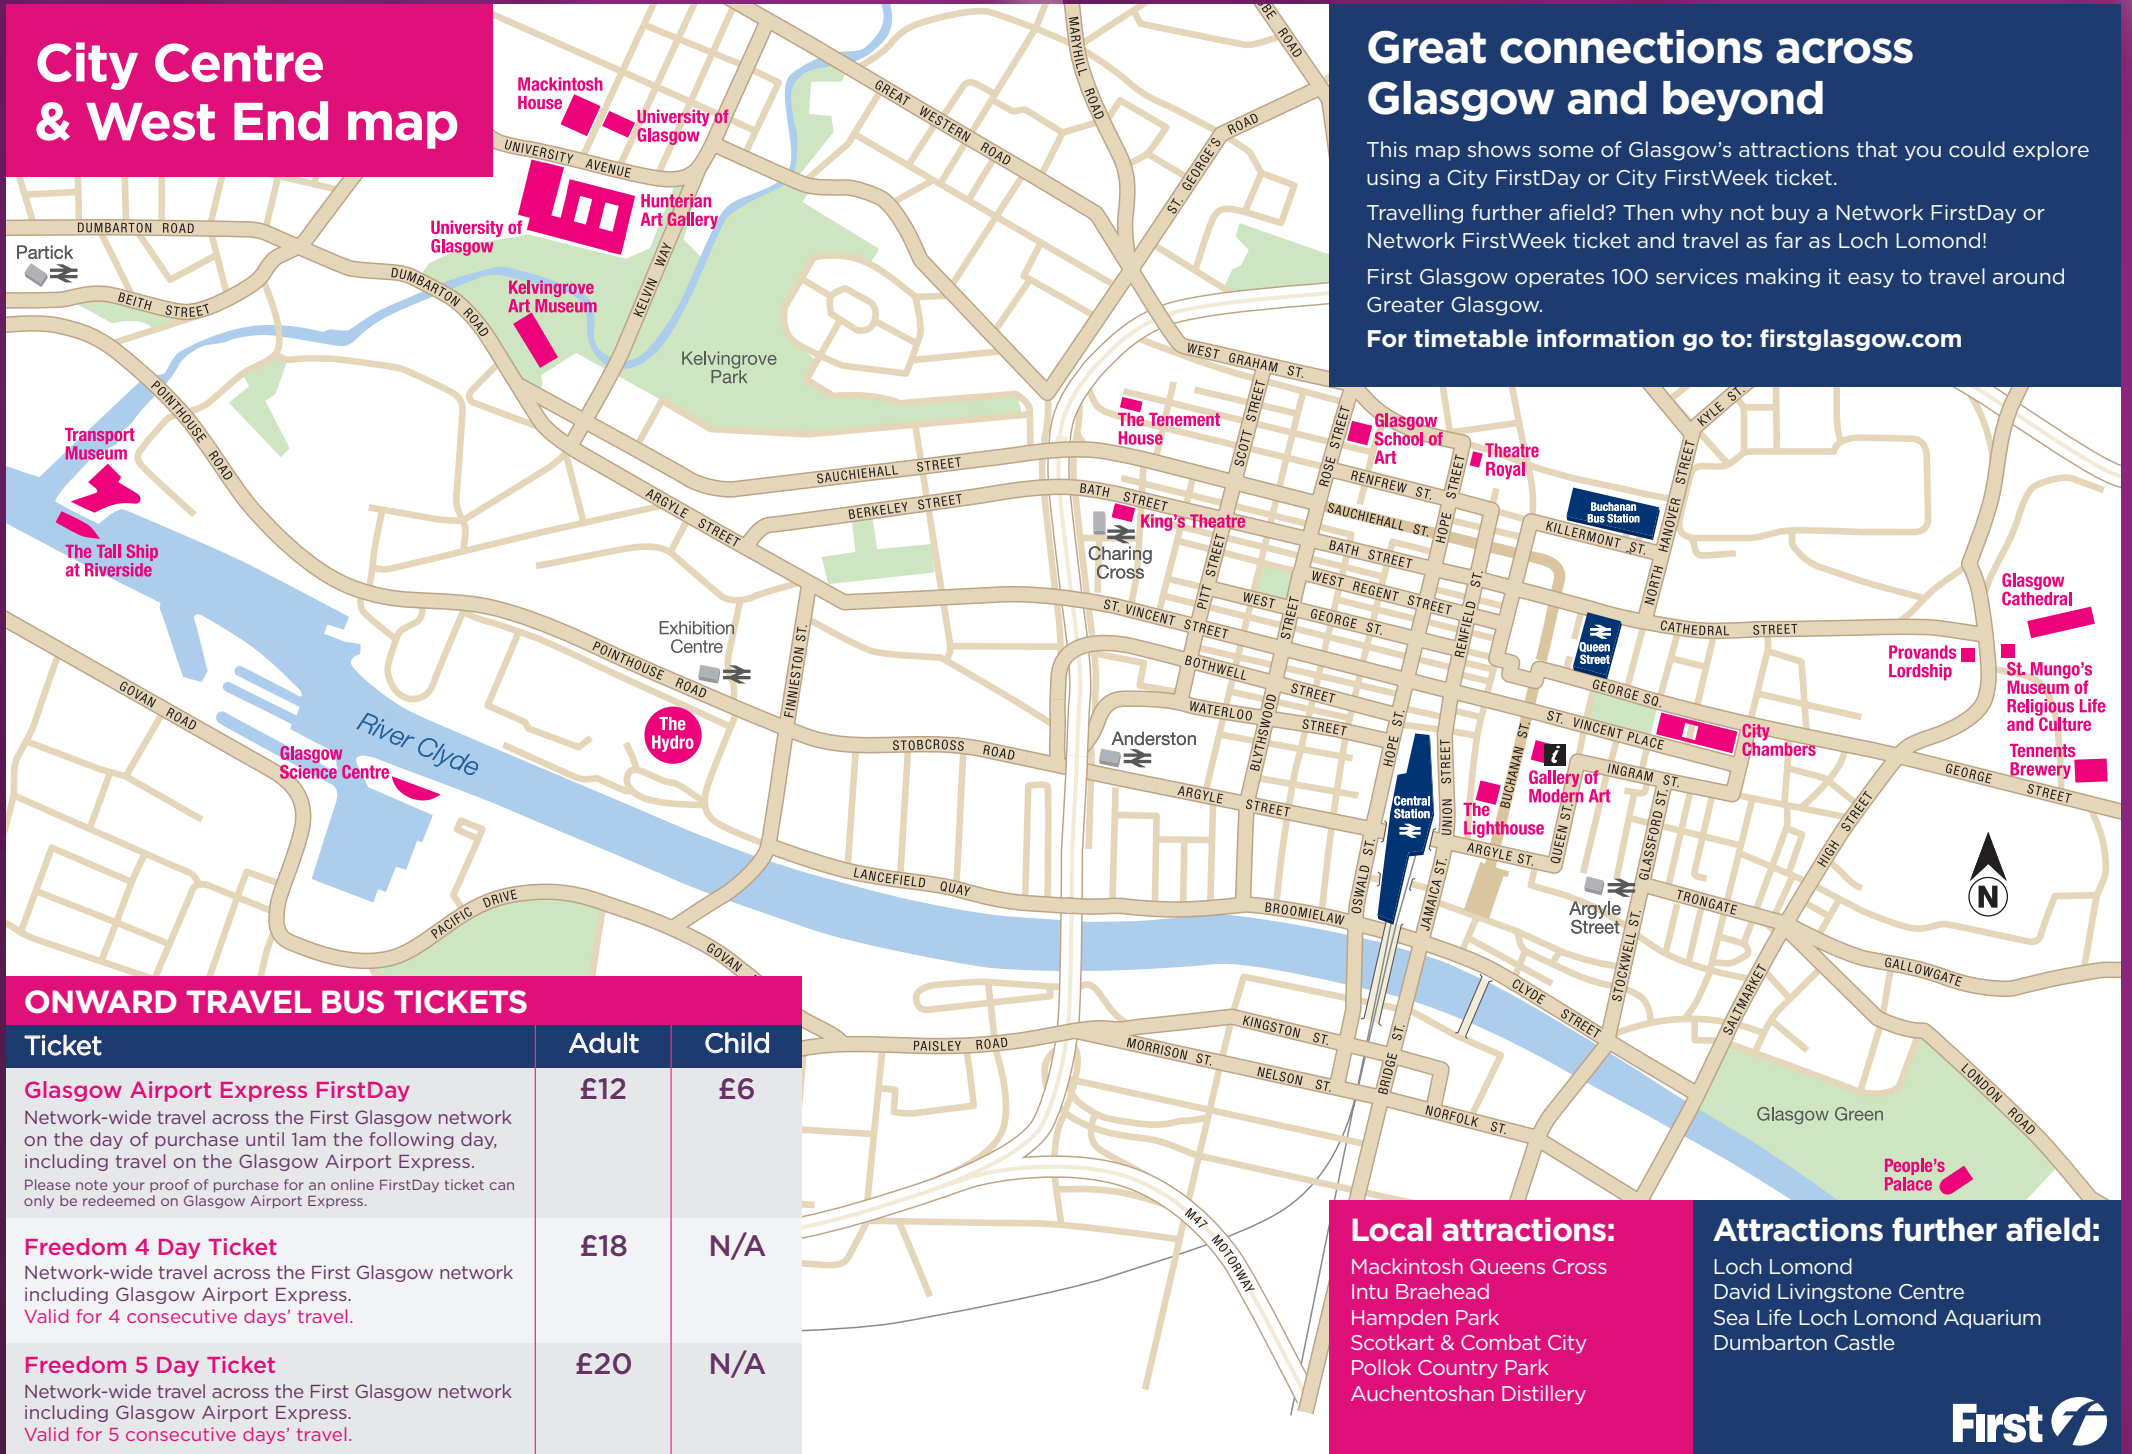

Departing up to **every 10 minutes** from Glasgow Airport stance 1 and Buchanan Bus Station stance 46, the Glasgow Airport Express service operates around flight times 24/7 - every day of the year, except Christmas Day.

twitter.com/FirstinGlasgow

*To Bothwell Street (off-peak)

Take the Express route!

The Glasgow Airport Express is the fastest link between Glasgow Airport and the City Centre. To make sure onward travel is as convenient as possible for you, we make four stops in the city to allow easy access to Central Station, Queen Street Station and the extensive First Glasgow bus network.

When travelling to Glasgow Airport we make six City Centre pick-ups starting at Buchanan Bus Station. These stops are shown on the map below.

City Centre & West End map

Great connections across Glasgow and beyond

This map shows some of Glasgow's attractions that you could explore using a City FirstDay or City FirstWeek ticket.

Travelling further afield? Then why not buy a Network FirstDay or Network FirstWeek ticket and travel as far as Loch Lomond!