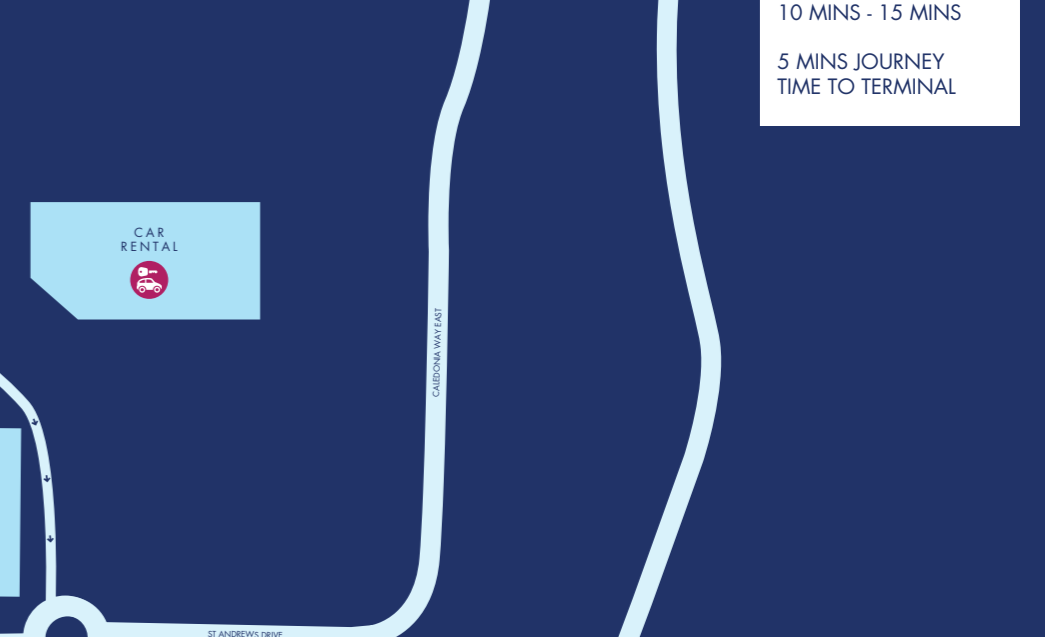

KEY

-  BUS STOP
-  CAR HIRE
-  DISABLED ACCESS
-  DROP OFF
-  HOTEL / B&B
-  MAIN TERMINAL
-  PICK UP
-  PRIVATE HIRE
-  TAXI
-  TERMINAL 2
-  WALK WAY
-  AIR SIDE

FROM J29

M8

28

M8

GLASGOW

PAISLEY

TO J29
LINWOOD
JOHNSTON
GREENOCK

STAFF PARKING

LONG STAY
PARKING

TERMINAL EXTERNAL