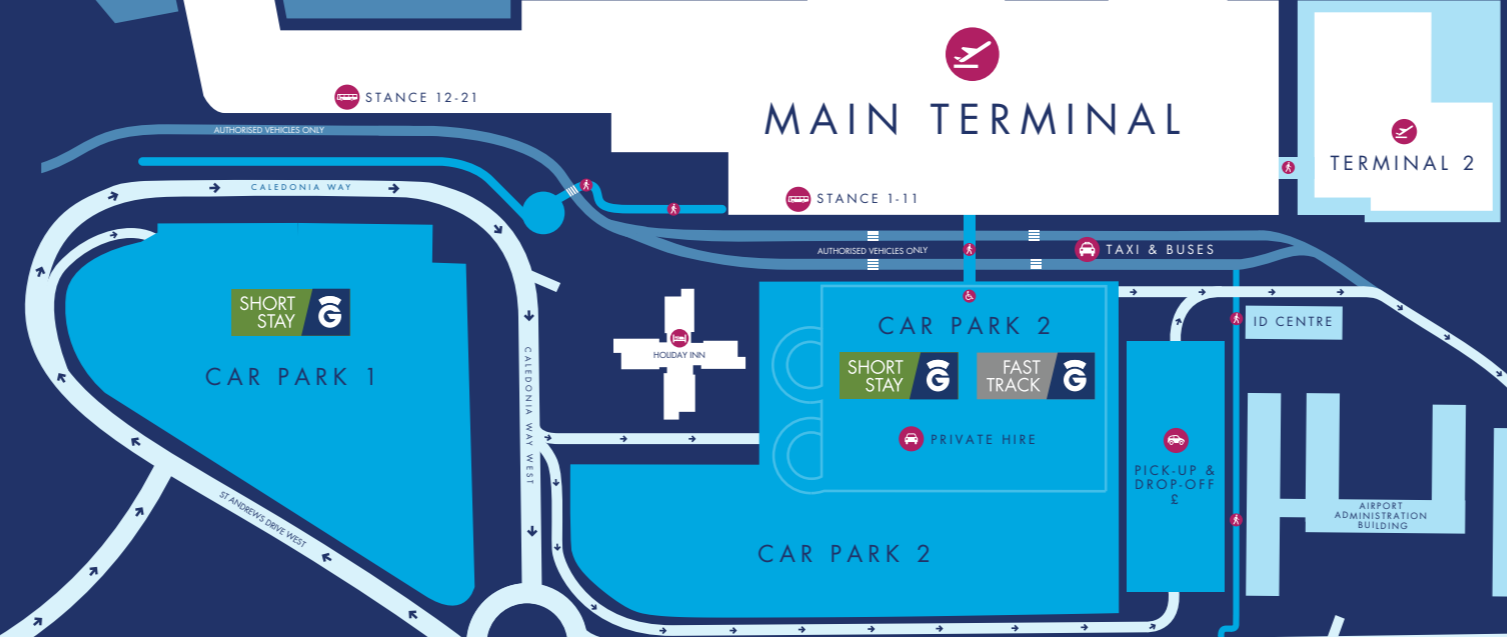

KEY

-  BUS STOP
-  CAR HIRE
-  DISABLED ACCESS
-  DROP OFF
-  HOTEL / B&B
-  MAIN TERMINAL
-  PICK UP
-  PRIVATE HIRE
-  TAXI
-  TERMINAL 2
-  WALK WAY
-  AIR SIDE

FROM J29

M8

28

M8

GLASGOW

PAISLEY

TO J29
LINWOOD
JOHNSTON
GREENOCK

STAFF PARKING

LONG STAY
PARKING

TERMINAL EXTERNAL