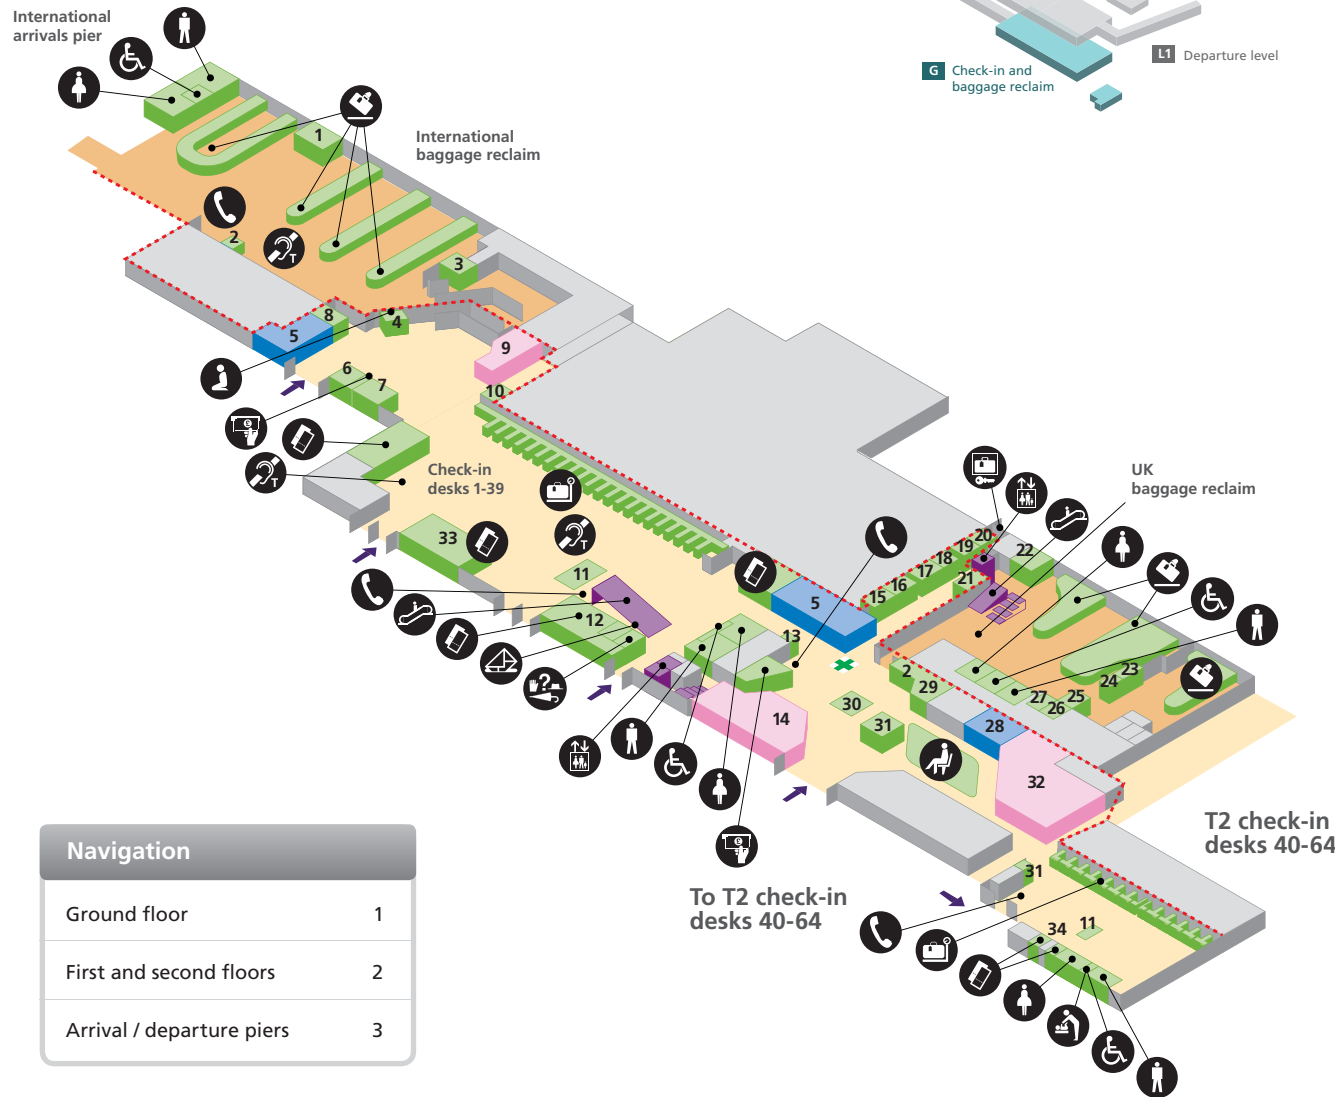

Glasgow Airport

Ground floor

Shopping

Sims Family Entertainment	28	WHSmith	5
---------------------------	----	---------	---

Services

American Express bureau de change	2	Multi faith prayer room	4
Aviance baggage office	25	National/Alamo car hire	17
Avis car hire	15	Arnold Clark car hire	21
Baggage enquiry office	1	Onward travel information	13
Barrhead travel	7	Outsize baggage	10
BMI baggage service office	26	Premier despatch	23
British Airways baggage service office	27	Reserved seating	11
Budget	19	Servisair baggage office	22
Check-in desks	33	Shop and Collect	29
Customs red point	3	Special assistance point	30
Enterprise car hire	20	Spectrum internet desks	31
Europcar car hire	16	Taxi information desk	12
Hertz car hire	18	Thomas Cook ticket desk	34
Menzies baggage office	24	Travelex bureau de change	6
		VisitScotland	8

Food and drink

Beanscene	9	Starbucks	14
JD Wetherspoon Pub	32		

- | | | |
|------------------------------------|-------------------|-----------------------|
| Accessible toilet | Left luggage | Ticket sales |
| Babycare | Lift | Toilet men |
| Baggage enquiries | Lost property | Toilet women |
| Baggage reclaim | Passport control | Public areas |
| Cash machine | Postbox | Passenger areas |
| Check-in | Prayer/Quiet room | Before/After security |
| Escalator | Seating | |
| Facilities for the hard of hearing | Telephone | |

Navigation

Ground floor	1
First and second floors	2
Arrival / departure piers	3

Glasgow Airport

First and second floors

Navigation	
Ground floor	1
First and second floors	2
Arrival / departure piers	3

Shopping

- Accessible toilet
- Lift
- Passenger areas
- Babycare
- Prayer area
- Cash machine
- Toilet men
- Facilities for the hard of hearing
- Toilet women

Navigation

Ground floor	1
First and second floors	2
Arrival / departure piers	3