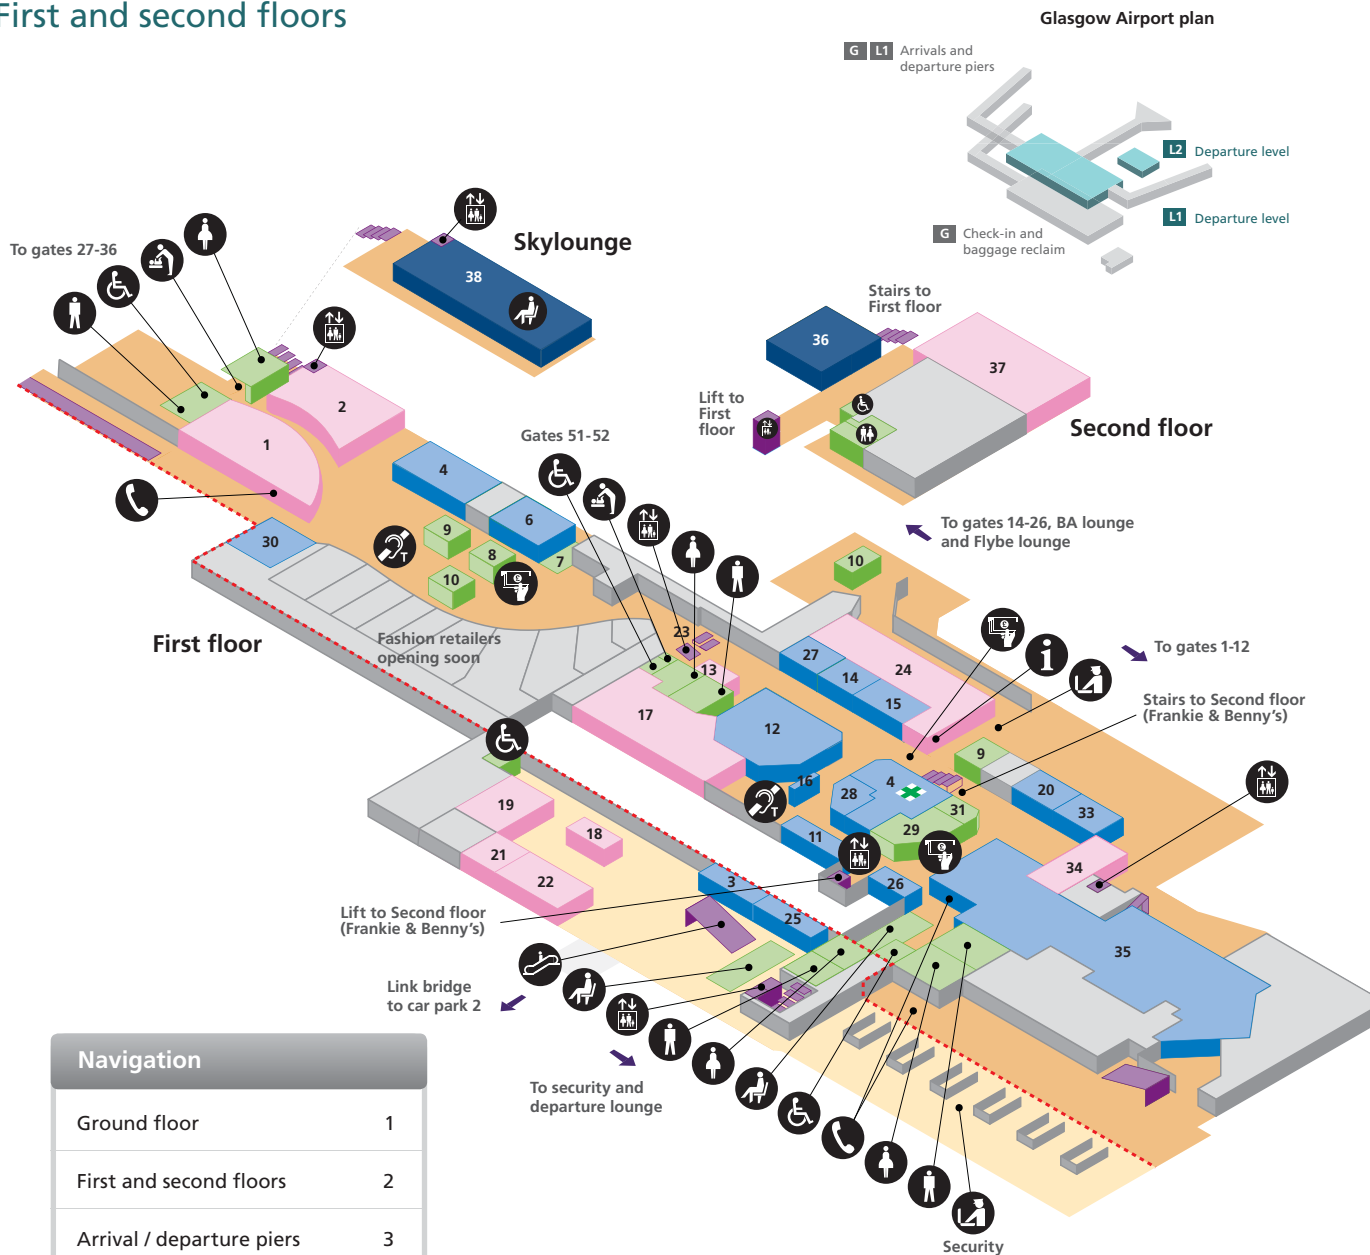

Food and drink

Beanscene	9	Starbucks	14
JD Wetherspoon Pub	32		

- | | | |
|------------------------------------|-------------------|-----------------------|
| Accessible toilet | Left luggage | Ticket sales |
| Babycare | Lift | Toilet men |
| Baggage enquiries | Lost property | Toilet women |
| Baggage reclaim | Passport control | Public areas |
| Cash machine | Postbox | Passenger areas |
| Check-in | Prayer/Quiet room | Before/After security |
| Escalator | Seating | |
| Facilities for the hard of hearing | Telephone | |

Navigation

Ground floor	1
First and second floors	2
Arrival / departure piers	3

Glasgow Airport

First and second floors

Navigation	
Ground floor	1
First and second floors	2
Arrival / departure piers	3

Shopping

- Accessible toilet
- Baby care
- Cash machine
- Escalator
- Facilities for the hard of hearing
- Information
- Lift
- Passenger lounge/seating area
- Postbox
- Security
- Telephone
- Toilet men
- Toilet women
- Passenger areas
- Before/After security

- Accessible toilet
- Lift
- Passenger areas
- Babycare
- Prayer area
- Cash machine
- Toilet men
- Facilities for the hard of hearing
- Toilet women

Navigation

Ground floor	1
First and second floors	2
Arrival / departure piers	3