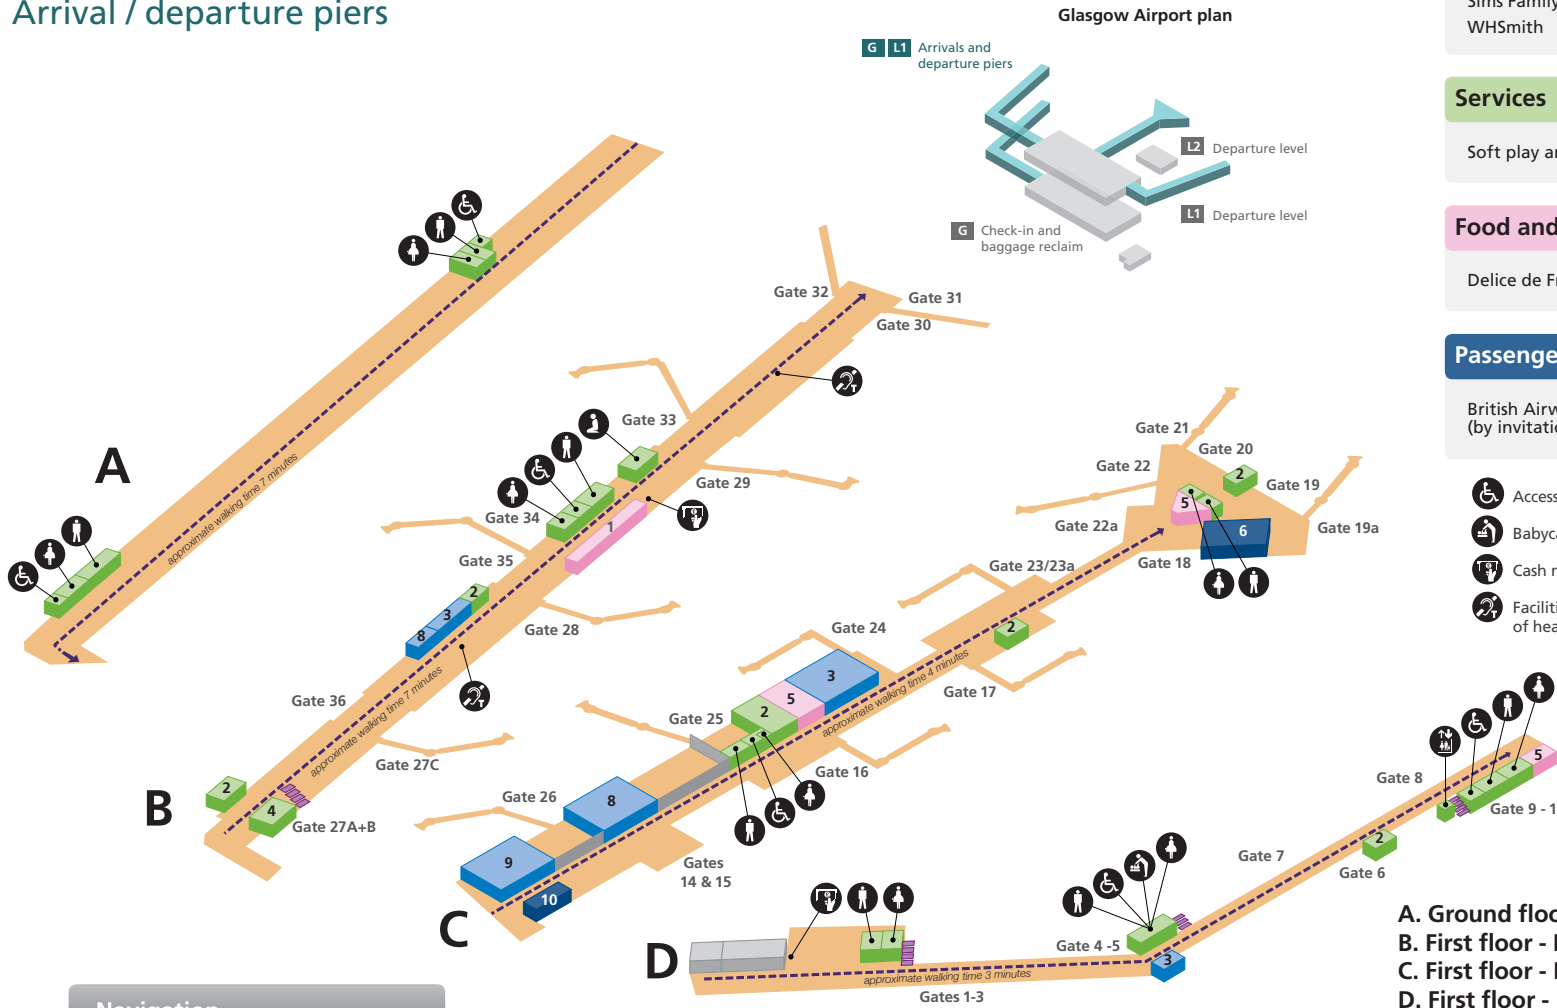

Navigation

Ground floor	1
First and second floors	2
Arrival / departure piers	3

Glasgow Airport

First and second floors

Navigation	
Ground floor	1
First and second floors	2
Arrival / departure piers	3

Shopping

Bargo	2	Harry Ramsden's	21
Delice de France	18	J D Wetherspoon Pub	17
Drum & Monkey	1	O'Briens	22
EAT.	24	Starbucks	13
Frankie & Benny's	37	Village Grill	19
Greggs	34		

Passenger lounges

Servisair executive lounge (by invitation only)	36	Sky lounge	38
---	----	------------	----

Glasgow Airport

Arrival / departure piers

Shopping

Sims Family Entertainment	8	World Duty Free	9
WHSmith	3		

Services

Soft play area (2-6 years)	4	Spectrum internet desks	2
----------------------------	---	-------------------------	---

- Accessible toilet
- Lift
- Passenger areas
- Babycare
- Prayer area
- Cash machine
- Toilet men
- Facilities for the hard of hearing
- Toilet women

Navigation

Ground floor	1
First and second floors	2
Arrival / departure piers	3