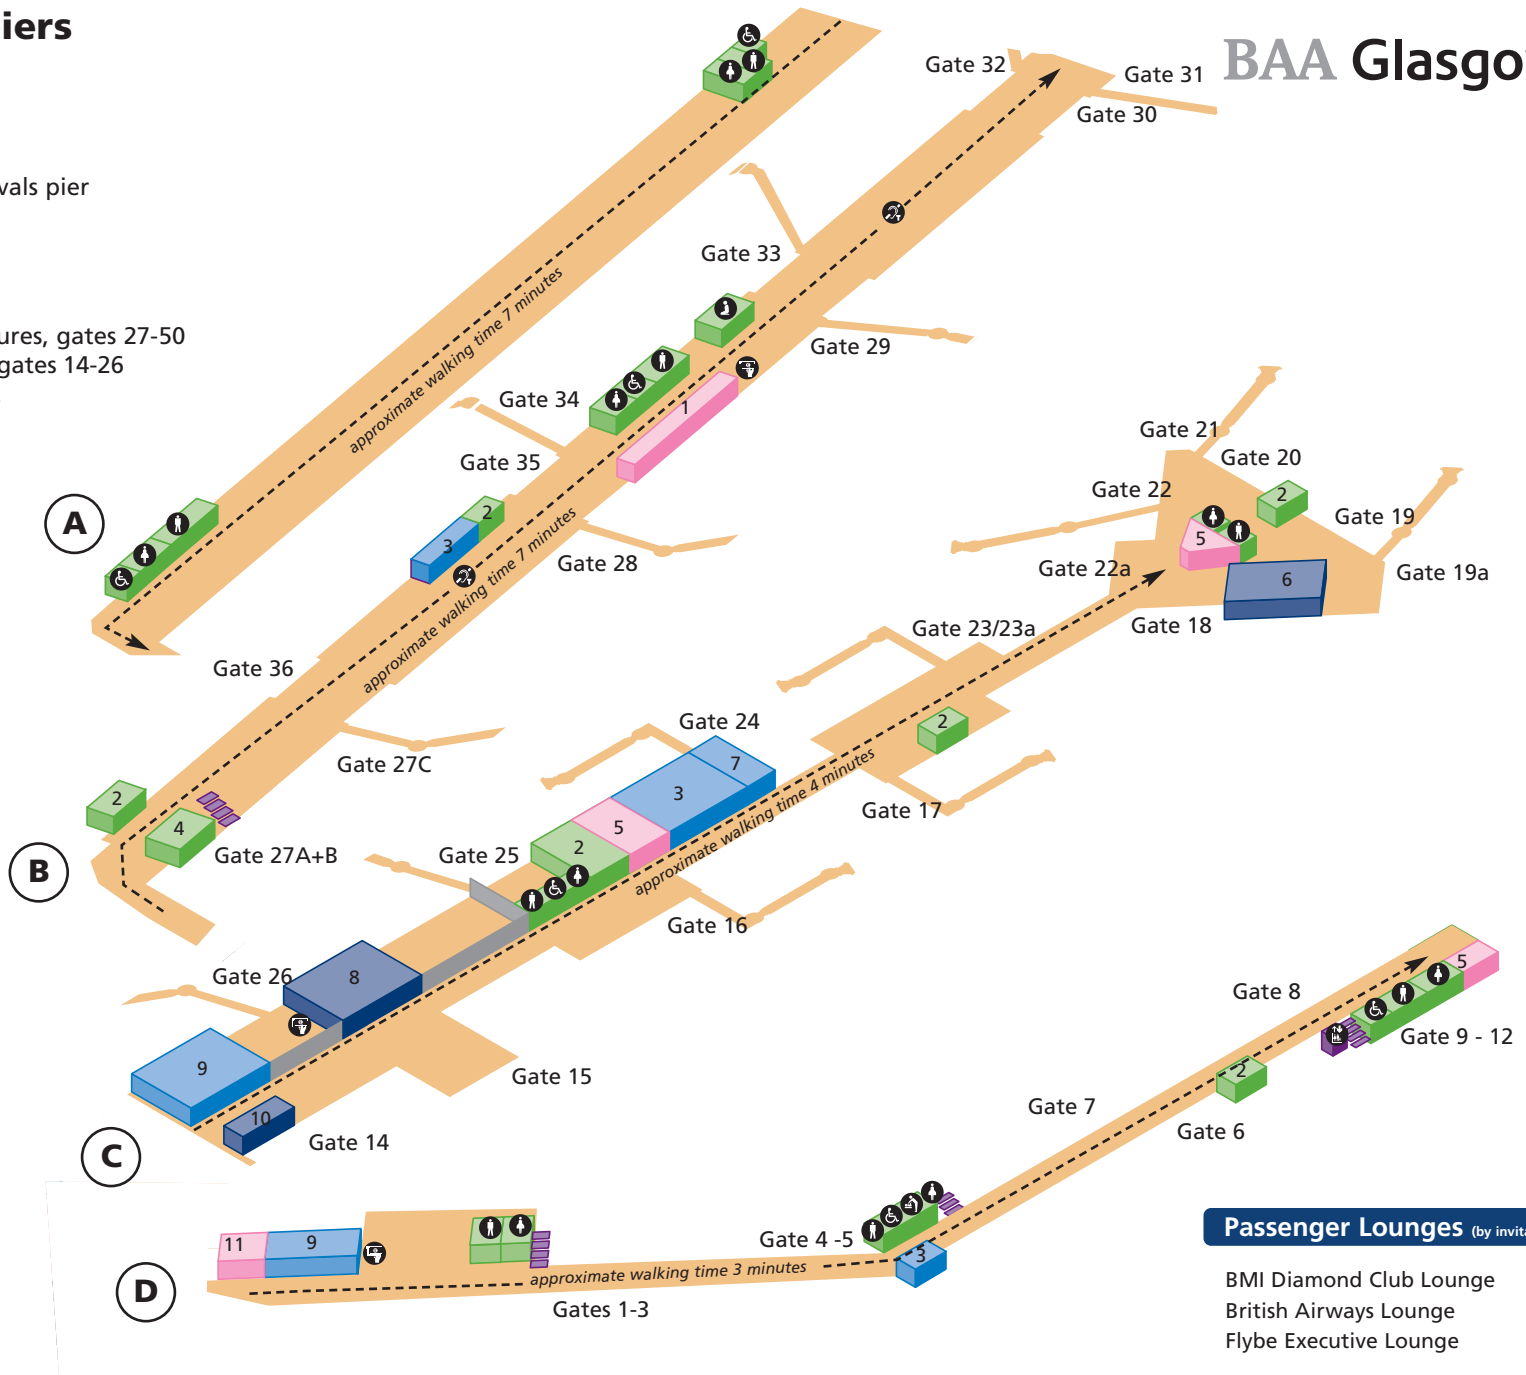

Shopping

Barrhead travel	7
Shopping collection point	4
WHSmith	5
Gamegrid*	27

Eating & Drinking

Caffé Nero	9
JD Wetherspoon Pub	30
Starbucks	28

International arrivals pier

* From November

First and second floors

Arrival / Departure piers

A. Ground floor - International arrivals pier

B. First floor - International departures, gates 27-50

C. First floor - Domestic departure gates 14-26

D. First floor - Departure gates 1-12

Shopping

- Dixons Tax Free 7
- WHSmith 3
- World Duty Free 9

Eating & Drinking

- Delice de France 5
- J&R Tennent Bar 1
- O'Briens 11

Passenger Lounges (by invitation only)

- BMI Diamond Club Lounge 8
- British Airways Lounge 6
- Flybe Executive Lounge 10