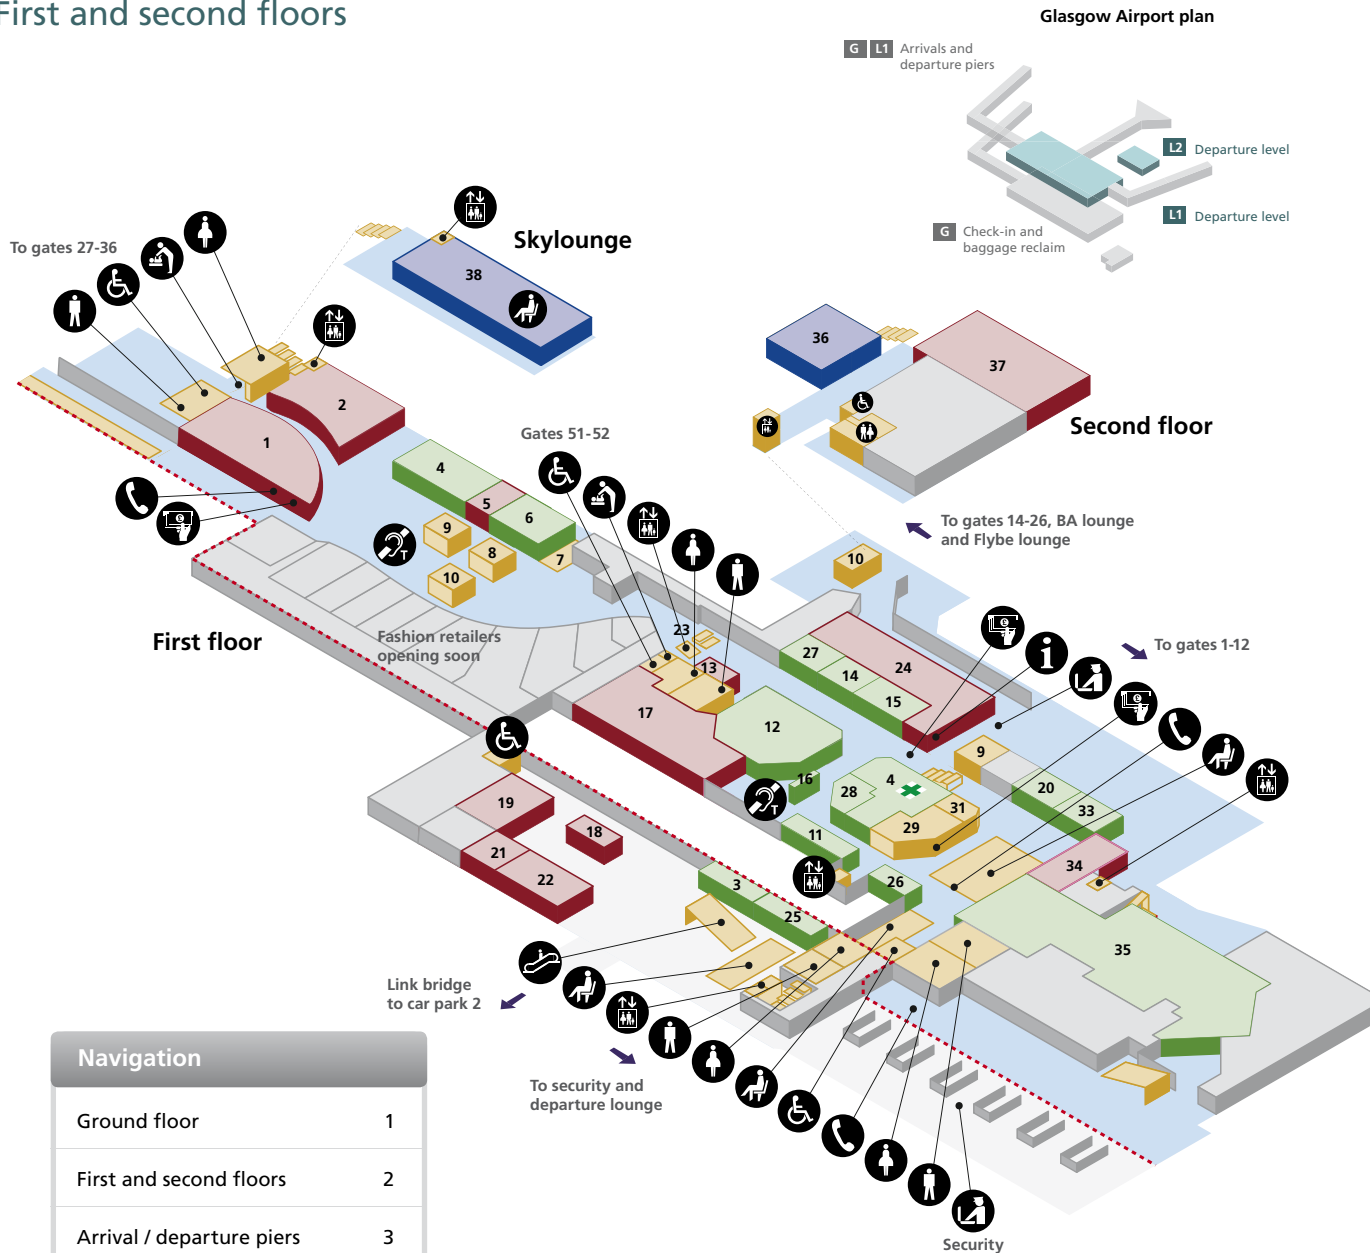

### Food and drink

Caffé Nero	9	Starbucks	14
JD Wetherspoon Pub	32		

Accessible toilet	Left luggage	Ticket sales
Babycare	Lift	Toilet men
Baggage enquiries	Lost property	Toilet women
Baggage reclaim	Passport control	Public areas
Cash machine	Postbox	Passenger areas
Check-in	Prayer/Quiet room	Before/After security
Escalator	Seating	
Facilities for the hard of hearing	Telephone	

### Navigation

Ground floor	1
First and second floors	2
Arrival / departure piers	3

## First and second floors

Navigation	
Ground floor	1
First and second floors	2
Arrival / departure piers	3