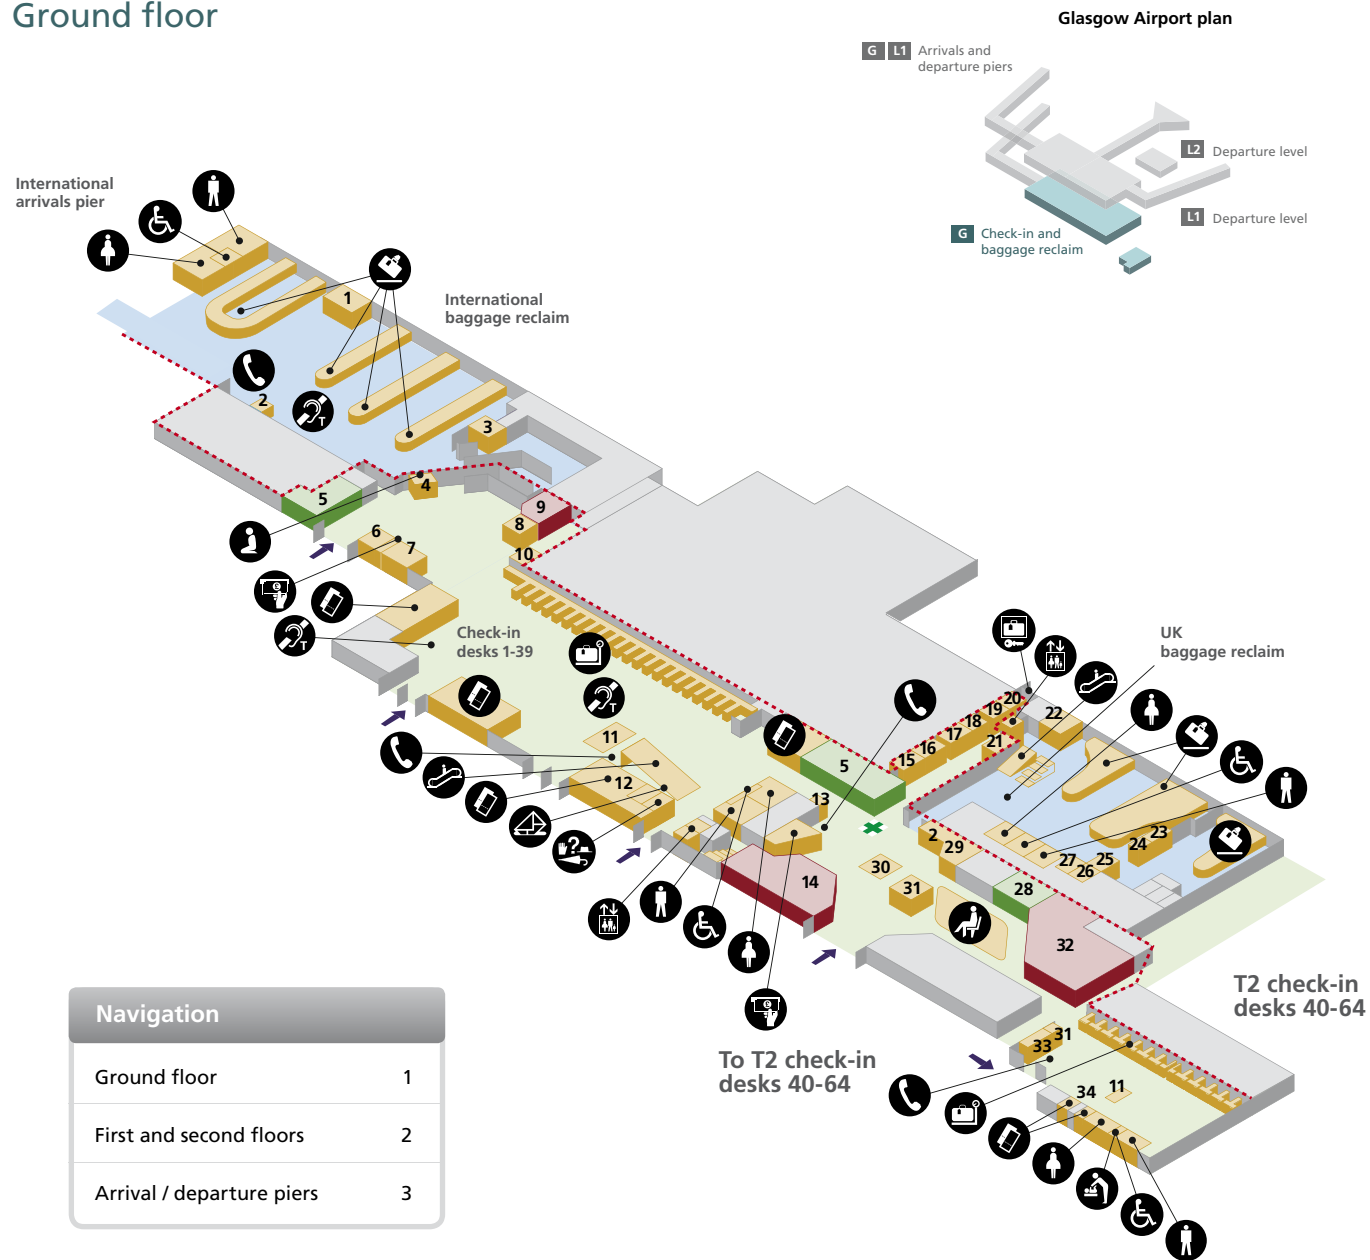

## Ground floor

### Food and drink

Caffé Nero	9	Starbucks	14
JD Wetherspoon Pub	32		

Accessible toilet	Left luggage	Ticket sales
Babycare	Lift	Toilet men
Baggage enquiries	Lost property	Toilet women
Baggage reclaim	Passport control	Public areas
Cash machine	Postbox	Passenger areas
Check-in	Prayer/Quiet room	Before/After security
Escalator	Seating	
Facilities for the hard of hearing	Telephone	

### Navigation

Ground floor	1
First and second floors	2
Arrival / departure piers	3

### Passenger lounges

Servisair executive lounge (by invitation only)	36	Sky lounge	38
---	----	------------	----

- Accessible toilet
- Baby care
- Cash machine
- Escalator
- Facilities for the hard of hearing
- Information
- Lift
- Passenger lounge/seating area
- Postbox
- Security
- Telephone
- Toilet men
- Toilet women
- Passenger areas
- Before/After security