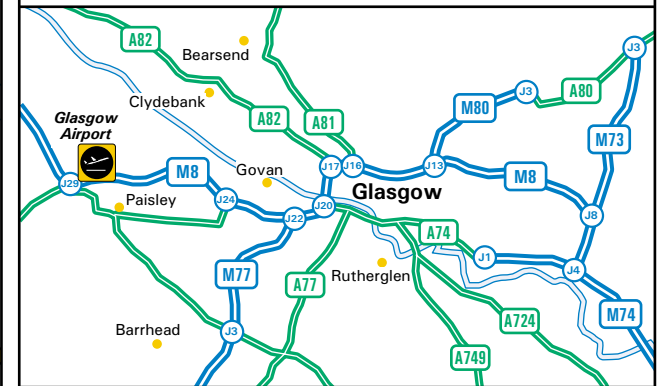

BAA Glasgow

Glasgow Airport Limited
 BAA Glasgow
 St Andrews Drive
 Paisley PA3 2SW
 Tel 0870 040 0008
 Fax +44 (0)141 848 4769
www.baa.com/glasgow

 **By car from M8**
 The airport is about 20 minutes drive from Glasgow City Centre. Leave the M8 at Junction 28 (signed Glasgow Airport). At the roundabout at the end of the slip road, take the fourth exit onto St Andrews Drive. Our offices are located on the left hand side.

 **By train**
 Paisley's Gilmour Street railway station is the nearest to the airport. It is two miles from the terminal and can be reached by taxi or by bus. There are direct rail services from Paisley Gilmour Street to Glasgow Central.

 **By bus**
 Services 18, 60, 300, 901, 905, 915 and 916 all stop at the terminal building.