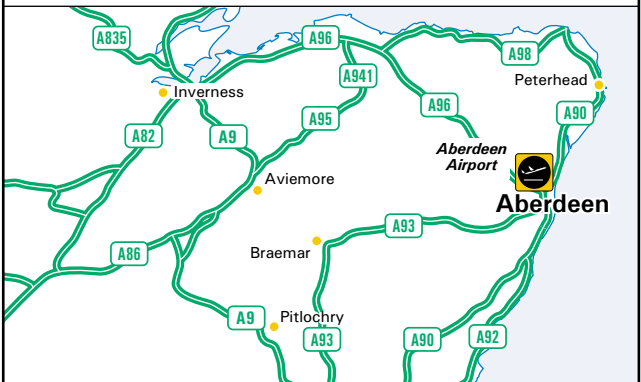

# BAA Aberdeen

BAA Aberdeen  
 Aberdeen Airport Limited  
 Dyce, Aberdeen  
 Scotland AB21 7DU  
 Tel 0870 040 0006  
 Fax + 44 (0)1224 775 845  
[www.baa.com/aberdeen](http://www.baa.com/aberdeen)

 **By car from Aberdeen**  
 Join the A90 ring road on the outskirts of Aberdeen (signed Peterhead and Fraserburgh). At the roundabout junction with the A96, join the A96 which leads into Inverurie Road, following signs for the airport. Turn right at the roundabout onto the A947 (Stoneywood Road) following signs for Dyce. Continue on the A947 (Stoneywood Road) until the junction with Farburn Terrace. Turn right at the roundabout remaining on Farburn Terrace (see inset).

 **By car from Inverness**  
 Follow the A96 Eastbound towards Aberdeen for approximately 95 miles. Turn left at Bucksburn onto the A947 (Stoneywood Road) following signs for Dyce. Continue on the A947 (Stoneywood Road) until the junction with Farburn Terrace. Turn right at the roundabout remaining on Farburn Terrace (see inset).

 **By train**  
 Dyce Station receives regular services from Aberdeen, Dundee and Inverness.

PRODUCED BY BUSINESS MAPS LTD FROM DIGITAL DATA. ©CROWN COPYRIGHT 43428U